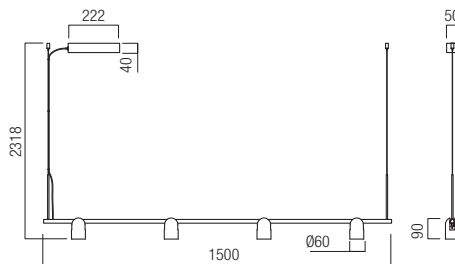

2700K

art. **01-4214** Matt Black/Silver Coffee

3000K

art. **01-3672** Matt Black/Silver Coffee

Led type COB LED 4 pc x 5.5W
 Power 25W
 Input 220-240V, 50/60Hz
 Color temperature 2700K or 3000K
 Lumen source **2700K:** 2185 lm **3000K:** 2484 lm
 Lumen system **2700K:** 1812 lm **3000K:** 2036 lm
 Optic 25°
 CRI 90
 Dimmable TRIAC