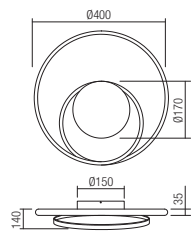

Led type	SMD LED 2835 240 pcs x 0,10W	
Power	27W	
Input	220V-240V, 50/60Hz	
Color temperature	3000K	4000K
Lumen source	3409 lm	3744 lm
Lumen system	2114 lm	2321 lm
CRI	80	
Dimmable (3 step)		
CE IP20		