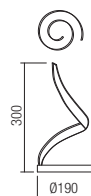

Led type	SMD LED 2835 132 pcs x 0,083W	
Power	10W	
Input	220V-240V, 50/60Hz	
Color temperature	3000K	4000K
Lumen source	1420 lm	1496 lm
Lumen system	880 lm	928 lm
CRI	80	
Not dimmable		
CE IP20		

Beltéri lámpa testek, SMD LED-el szerelve, matt fehér vagy bronz alumínium szerkezet, fehér opál szilikon diszperzör.

Серия от интерьерни осветители с SMD LED платка, корпус от алуминий и метал, боядисани в бял или бронз мат, дифузер от бял силикон.

Séria vnútorných svietidiel vybavených LED diódami SMD, konštrukcia z hliníka a kovu lakovaná v matnej bielej alebo s bronzovou povrchovou úpravou, difúzor z opalového bieleho silikónu.

- art. **01-1797** Matt White 3000K
- art. **01-1798** Matt Bronze 3000K
- art. **01-1896** Matt White 4000K
- art. **01-1897** Matt Bronze 4000K