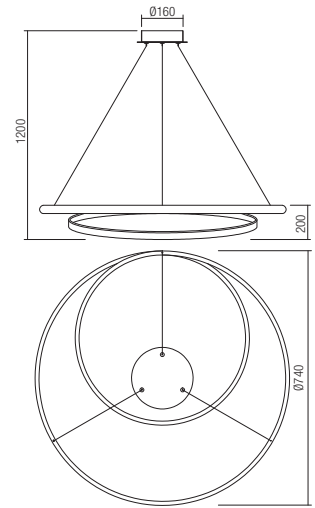

Led type	SMD LED 2835 336 pcs x 0,089W	
Power	29W	
Input	220V-240V, 50/60Hz	
Color temperature	3000K	4000K
Lumen source	3945 lm	4175 lm
Lumen system	2446 lm	2589 lm
CRI	80	
Dimmable (3 step)	☉	
CE IP20		

- art. **01-1795** Matt White 3000K
- art. **01-1796** Matt Bronze 3000K
- art. **01-1890** Matt White 4000K
- art. **01-1891** Matt Bronze 4000K