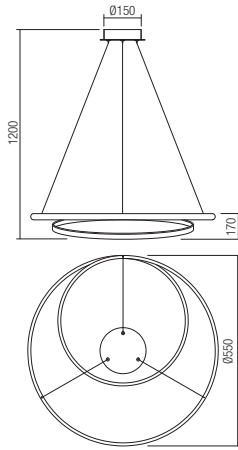

- art. **01-1793** Matt White 3000K
- art. **01-1794** Matt Bronze 3000K
- art. **01-1888** Matt White 4000K
- art. **01-1889** Matt Bronze 4000K