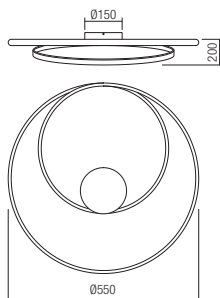

Led type	SMD LED 2835 336 pcs x 0,089W	
Power	29W	
Input	220V-240V, 50/60Hz	
Color temperature	3000K	4000K
Lumen source	3945 lm	4175 lm
Lumen system	2446 lm	2589 lm
CRI	80	
Dimmable (3 step)		
CE IP20		

- art. **01-1815** Matt White 3000K
- art. **01-1816** Matt Bronze 3000K
- art. **01-1898** Matt White 4000K
- art. **01-1899** Matt Bronze 4000K

Led type	SMD LED 2835 132 pcs x 0,083W	
Power	10W	
Input	220V-240V, 50/60Hz	
Color temperature	3000K	4000K
Lumen source	1420 lm	1496 lm
Lumen system	880 lm	928 lm
CRI	80	
Not dimmable		
CE IP20		

Beltéri lámpa testek, SMD LED-el szerelve, matt fehér vagy bronz alumínium szerkezet, fehér opál szilikon diszperzör.

Серия от интерьерни осветители с SMD LED платка, корпус от алуминий и метал, боядисани в бял или бронз мат, дифузер от бял силикон.

Séria vnútorných svietidiel vybavených LED diódami SMD, konštrukcia z hliníka a kovu lakovaná v matnej bielej alebo s bronzovou povrchovou úpravou, difúzor z opalového bieleho silikónu.

- art. **01-1797** Matt White 3000K
- art. **01-1798** Matt Bronze 3000K
- art. **01-1896** Matt White 4000K
- art. **01-1897** Matt Bronze 4000K