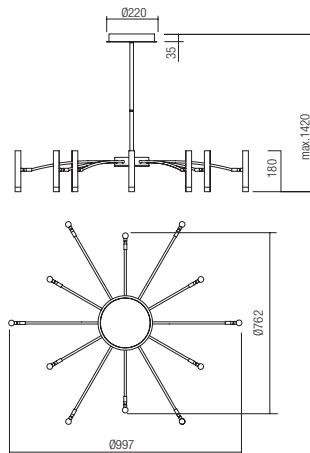

| | |
|-------------------|---------------------|
| Led type | COB LED 12 pcs x 5W |
| Power | 60W |
| Input | 220-240V, 50/60Hz |
| Color temperature | 3000K |
| Lumen source | 4478 lm |
| Lumen system | 3330 lm |
| CRI | 90 |
| Dimmable (3 step) | ☉ |
| CE IP20 | |