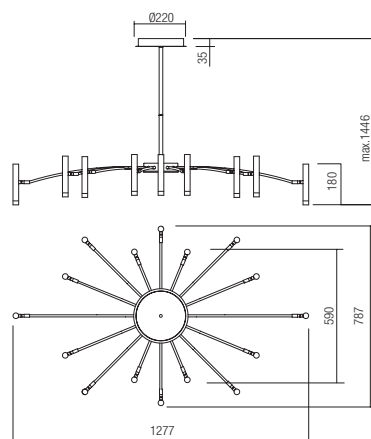

Led type	COB LED 16 pcs x 5W
Power	80W
Input	220-240V, 50/60Hz
Color temperature	3000K
Lumen source	6323 lm
Lumen system	4469 lm
CRI	90
Dimmable (3 step)	☉
CE IP20